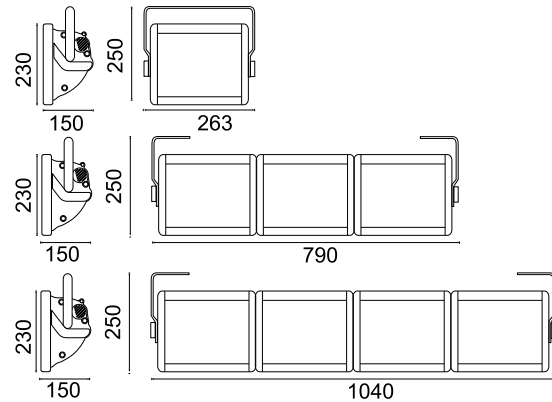

FEATURES

- Smooth and well controlled light output.
- Dual chamber air flow maximises colour filter life.
- Single units can easily be joined into 2, 3 or 4 way battens.
- Makes a very effective ground-row. The safety bond points on the top of the luminaire act as feet
- Dismountable colour filter holder. The filter clamp frame doubles as a template to cut the filter to the right size.
- Single piece yoke is available for the three and four unit battens.
- Constructed from aluminium extrusion and plastic injection mouldings.
- Easy and safe access for relamping and cleaning with hinged safety glass which disconnects the mains when opened.
- Fully tested and compliant to CE standards.

PHOTOMETRIC DATA

Tests conducted using a standard R7 118mm double-ended Linear lamp, 500w, 240v.

		Tungsten Halogen 500watt			
		S=2.0m D=1.75m	S=2.0m D=1.5m	S=2.0m D=2.0m	Single D=1.75m
Height		Lux	Lux	Lux	Lux
4.0		965	1025	700	680
3.5		1006	1120	750	780
3.0		990	1040	770	705
2.5		880	845	715	575
2.0		700	680	640	410
1.5		570	535	560	305
1.0		440	430	460	230
0.5		350	336	395	175
0		300	270	340	140

PHYSICAL DATA

	Single	3 way	4 way
Weight: 2.3 Kg	7.0Kg	9.5Kg	
Packed: 2.9Kg	8.0Kg	11.0Kg	
Packed Width x Height:	250mm x 190mm		
Length:	278mm	800mm	1050mm

Colour Frame Size: 230mm x 204mm

Included: 1 x colour cassette and frame, 1 x M10 nut & bolt set, 1 x safety glass, instruction sheet