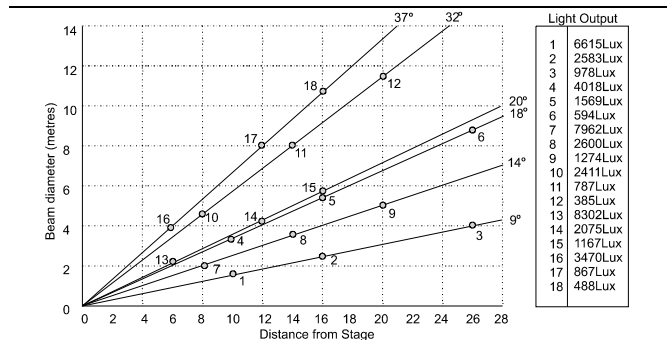

The ellipsoidal optical system provides a high output beam with a centre peak, the light distribution can be adjusted between a flat (2:1) and peak (3:1+) field..

### FEATURES

- Well controlled , ellipsoidal light beam providing leading output in a very even field.
- Choice of Narrow 9° - 18°, Medium 14° - 32° and Wide 20°-37°.
- Interchangeable lens trays between Medium and Wide luminaires, extends flexibility of your inventory.
- Rotatable gobo holder, to align pattern projections on stage with out having to adjust the luminaire.
- Infinite range of masking angles provided by two plane rotatable shutter system.
- Cranked yoke with adjustable balance point.
- 'Swing-down' door for easy access to lamp or cleaning. Isolates the mains supply when opened.
- Choice of GY16 base for CP72, 2.0kw lamp or G22 base for CP 91, 2.5kw or CP 92, 2.0kw lamp.
- Smooth focus movement from 'Posi-slide' focus system, no metal to metal contact.
- Fully tested and compliant to CE standards.

### PHOTOMETRIC DATA

Tests conducted using a standard CP91, 2500w, 240v, 67,500 lumens lamp.

Beam:	9°-18°	14°-32°	20°-37°
Narrow	661,000cd	509,4600cd	298,900cd
Wide	401,800cd	154,350cd	124,450cd

### PHYSICAL DATA

	9°-18°	14°-32°	20°-37°
Length:	1170mm	960mm	960mm
Weight:	20.3Kg	19.7Kg	19.7Kg
Packed:	23.0Kg	22.5Kg	22.5Kg
Cubic:	0.175	0.144	0.144

Colour Frame Size: 245mm x 245mm (DIN std)  
245mm x 310 for Narrow