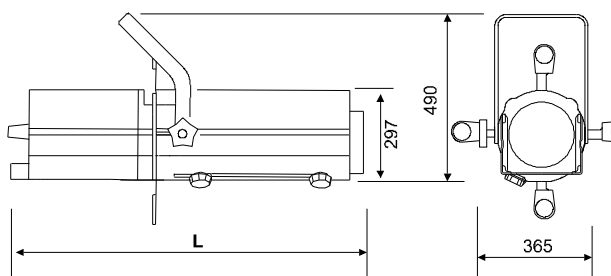

### FEATURES

- Well controlled , ellipsoidal light beam providing leading output in a very even field.
- Choice of Narrow 9° - 18°, Medium 14° - 32° and Wide 20°-37°.
- Interchangeable lens trays between Medium and Wide luminaires, extends flexibility of your inventory.
- Rotatable gobo holder, to align pattern projections on stage with out having to adjust the luminaire.
- Infinite range of masking angles provided by two plane rotatable shutter system.
- Cranked yoke with adjustable balance point.
- 'Swing-down' door for easy access to lamp or cleaning. Isolates the mains supply when opened.
- Choice of GY16 base for CP72, 2.0kw lamp or G22 base for CP 91, 2.5kw or CP 92, 2.0kw lamp.
- Smooth focus movement from 'Posi-slide' focus system, no metal to metal contact.
- Fully tested and compliant to CE standards.

### PHOTOMETRIC DATA

Tests conducted using a standard CP91, 2500w, 240v, 67,500 lumens lamp.

Beam:	9°-18°	14°-32°	20°-37°
Narrow	661,000cd	509,4600cd	298,900cd
Wide	401,800cd	154,350cd	124,450cd

### PHYSICAL DATA

	9°-18°	14°-32°	20°-37°
Length:	1170mm	960mm	960mm
Weight:	20.3Kg	19.7Kg	19.7Kg
Packed:	23.0Kg	22.5Kg	22.5Kg
Cubic:	0.175	0.144	0.144

Colour Frame Size: 245mm x 245mm (DIN std)  
245mm x 310 for Narrow