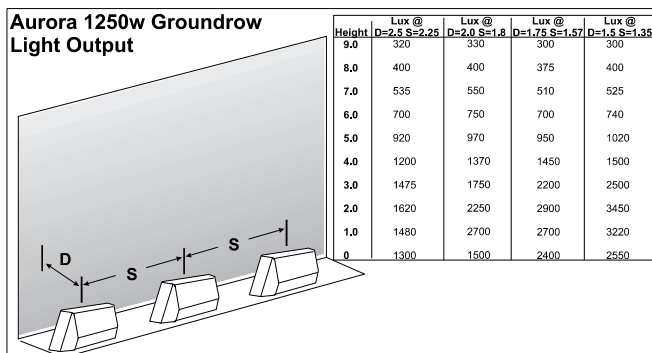

GROUNDROW

The Aurora Groundrow is a 625w, 1000w or 1250w asymmetric cyclorama luminaire for larger theatres and studios. The Aurora Groundrow provides a visually even wash of light from a floor position.

FEATURES

- Light beam is very smooth and falls off evenly without visible high lights or shadows
- Repeatability of beam characteristics is guaranteed by the extruded aluminium reflector
- Robust construction from a combination of aluminium extrusions and formed steel panels
- Filter life is maximised by the dual air-flow chamber construction
- Filter frame size ensures an economic two frame cut out of a standard filter sheet.
- The filter frame is flat ensuring it can be mounted into the luminaire with ease
- Adjustable rubber feet isolate the luminaire from vibration and provide tilt adjustment.
- Single unit has side hinges for onsite assembly as battens.
- Relamp without removing the colour filter holder.
- Available configurations: Single, 4 way Linear. Choice of multi connectors.
- Compliant to CE standards

PHOTOMETRIC DATA

Tests conducted using a standard 1250w, 240v, 189mm P2/12 lamp.

PHYSICAL DATA

Weight: Single 7kg, 4 Way 28kg

Colour frame size: 305mm x 315mm

Included: 1 x colour frame for single, instruction sheet