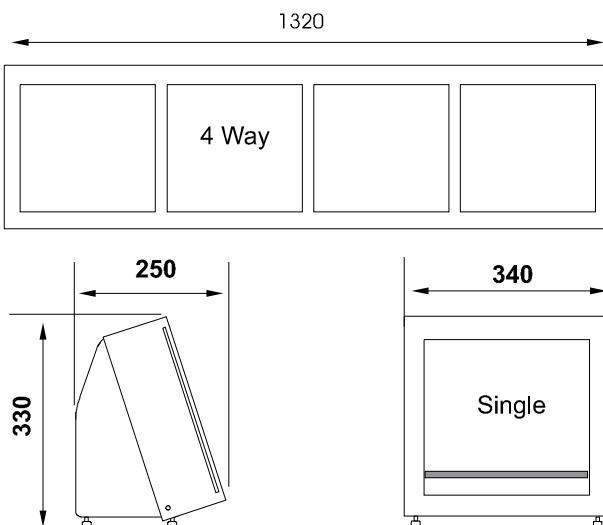

GROUNDROW

The Aurora Groundrow is a 625w, 1000w or 1250w asymmetric cyclorama luminaire for larger theatres and studios. The Aurora Groundrow provides a visually even wash of light from a floor position.

FEATURES

- Light beam is very smooth and falls off evenly without visible high lights or shadows
- Repeatability of beam characteristics is guaranteed by the extruded aluminium reflector
- Robust construction from a combination of aluminium extrusions and formed steel panels
- Filter life is maximised by the dual air-flow chamber construction
- Filter frame size ensures an economic two frame cut out of a standard filter sheet.
- The filter frame is flat ensuring it can be mounted into the luminaire with ease
- Adjustable rubber feet isolate the luminaire from vibration and provide tilt adjustment.
- Single unit has side hinges for onsite assembly as battens.
- Relamp without removing the colour filter holder.
- Available configurations: Single, 4 way Linear. Choice of multi connectors.
- Compliant to CE standards

PHOTOMETRIC DATA

Tests conducted using a standard 1250w, 240v, 189mm P2/12 lamp.

PHYSICAL DATA

Weight: Single 7kg, 4 Way 28kg

Colour frame size: 305mm x 315mm

Included: 1 x colour frame for single, instruction sheet