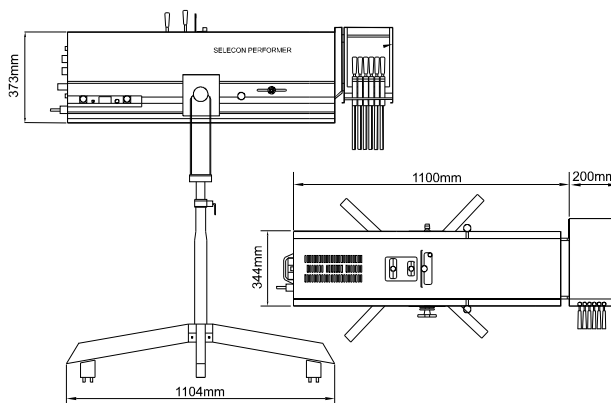

FEATURES

- Fully featured Follow-spot at a reasonable price
- Zoom operation 8 - 14 degrees.
- Strength and rigidity from aluminium extruded chassis which also forms guide handles
- Balance point and guide handles can all be positioned as required along the length of the luminaire
- Operational controls positioned together on top of the Followspot, iris and mechanical dowser.
- 6 way Colour changer available as an accessory
- Follow-spot dimmer module available as an accessory
- Left or right side operation
- Compliant to CE standards

PHOTOMETRIC DATA

Tests conducted using a standard CP91, 2500w, 240v, 67,500 lumens lamp. Average Lamp Life: 400 hrs

Light Output

8° :	504,700cd
10° :	520,200cd
14° :	323,400cd

PHYSICAL DATA

Luminaire Weight:	25.5kg
Stand Weight:	9.5kg
Colour Changer Weight:	2.1kg

Included: 3m Mains cable

ORDER CODES & ACCESSORIES

Performer Quartz	10PFS2000
Performer Stand	STDFS
Follow-spot dimmer	30FSD
Remote control fader for dimmer	20CHDR
Colour Changer (6 colours)	10PFCCH
Performer Gobo Holder	20PFGHQ
Performer Front Handle	20PFFH
Performer Rear Handle	20PFRH
Your Selecon Distributor	