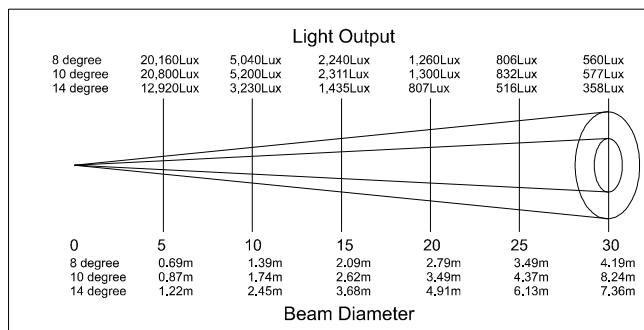

PERFORMER

QUARTZ FOLLOW-SPOT

The Performer Quartz is 2500 watt tungsten halogen Followspot designed for venues with a throw distance of 25-30 metres. Aimed at the mid range market, the Performer Quartz is fully featured, has excellent light output and is reasonably priced.

FEATURES

- Fully featured Follow-spot at a reasonable price
- Zoom operation 8 - 14 degrees.
- Strength and rigidity from aluminium extruded chassis which also forms guide handles
- Balance point and guide handles can all be positioned as required along the length of the luminaire
- Operational controls positioned together on top of the Followspot, iris and mechanical dowser.
- 6 way Colour changer available as an accessory
- Follow-spot dimmer module available as an accessory
- Left or right side operation
- Compliant to CE standards

PHOTOMETRIC DATA

Tests conducted using a standard CP91, 2500w, 240v, 67,500 lumens lamp. Average Lamp Life: 400 hrs

Light Output

8° :	504,700cd
10° :	520,200cd
14° :	323,400cd

PHYSICAL DATA

Luminaire Weight:	25.5kg
Stand Weight:	9.5kg
Colour Changer Weight:	2.1kg