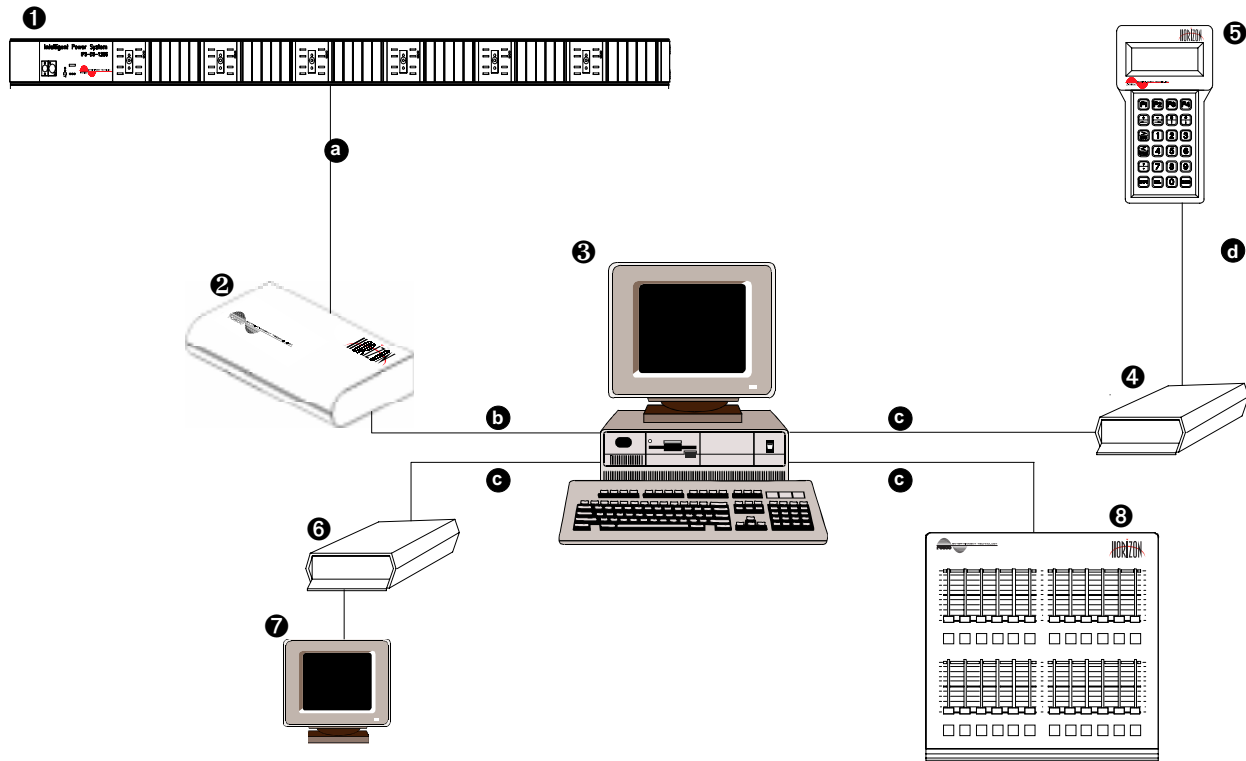

Application

HORIZON™ uses the power of a Pentium® processor and MS Windows® to produce the most powerful lighting control system available.

HORIZON™ is “scalable”, effectively postponing the day of obsolescence. Install the latest PC hardware and software upgrades as your needs change.

Operation is familiar and instinctive to anyone who knows Broadway-class tracking/last action control consoles. HORIZON™ is equally familiar to those who know MS Windows® software.

Outline Specification

Number Of DMX Universes Per Interface	1
Number of DMX Channels per Interface	512
Maximum Number of Interfaces per PC	2
Maximum Number of DMX Channels per PC	1024
Interface	Printer (parallel) port
Supply Voltage	12 VDC (appropriate power supply provided)
DMX Data Hold	Yes
Supports IPS Talkback and Remote Commands	Yes
Standard Horizon Software	Included
Dimensions	4.875 x 8.5 x 2 inches (12.38 x 21.59 x 5.08 cm)
Rack Mount	Optional

1. 1 IPS Dimmer Strip
   - 2 512 channel DMX Interface
   - 3 PC with HORIZON™ software
   - 4 RFU protocol converter
   - 5 Remote Focus Unit
   - 6 Remote video driver
   - 7 Remote video monitor
   - 8 HORIZON™ Submaster Wing Panel
2. a USITT DMX512
   - b Printer port
   - c Serial port
   - d RS/422 data and power

Order Checklist

IPS-HZ-512	512 Channel DMX Interface Module
IPS-HZ-SWP	Submaster Wing Panel
IPS-HZ-GOLD	Horizon Gold Software Upgrade
IPS-HZ-SILVER	Horizon Silver Software Upgrade
IPS-HZ-RFU	Remote Focus Unit Kit
IPS-DX-( )	DMX512 cable with connectors (length in feet)