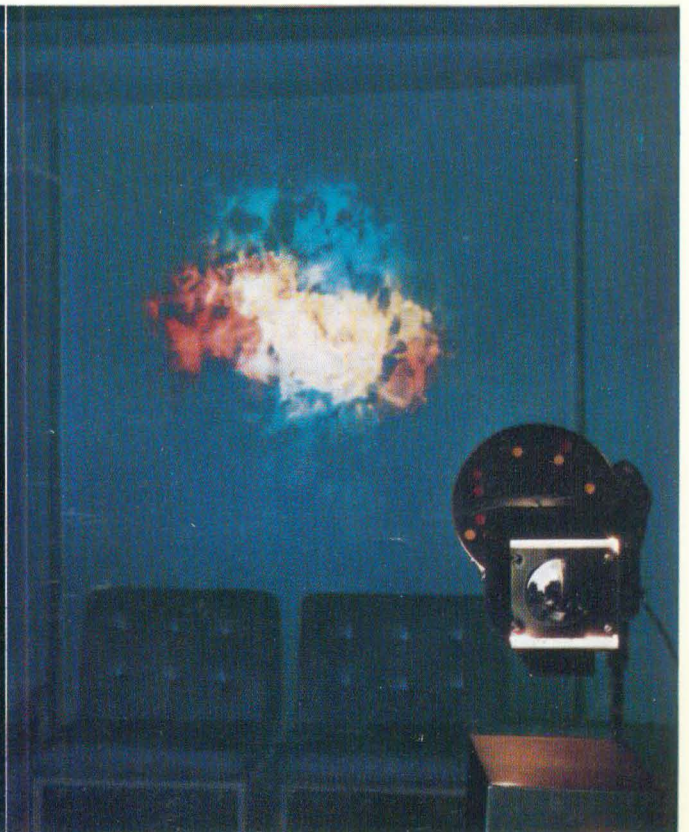

Strand's brilliant new Kaleidospot creates ever moving, ever changing colour pictures

Once again Strand have set a trend with their brilliant new Kaleidospot. With it you can produce fascinating moving light pictures of soothing abstracts, flowering bursts of brilliant colour or resolving and dissolving fantasies like the pictures in the fire we all remember. The more you experiment with Kaleidospot the more fascinating it becomes with its ever-moving, ever-changing colours and patterns. It's child's play to operate. All you do is slide on one of the six patterned glasses, focus for effect and set the motor change and movement. You can direct the Kaleidospot on to the wall, the ceiling or anywhere you wish and at any angle. Fix a picture frame to a white backing board and you can produce your own living psychedelic painting. That's the beauty of Kaleidospot—you're always discovering fascinating new colour sequences or effects.