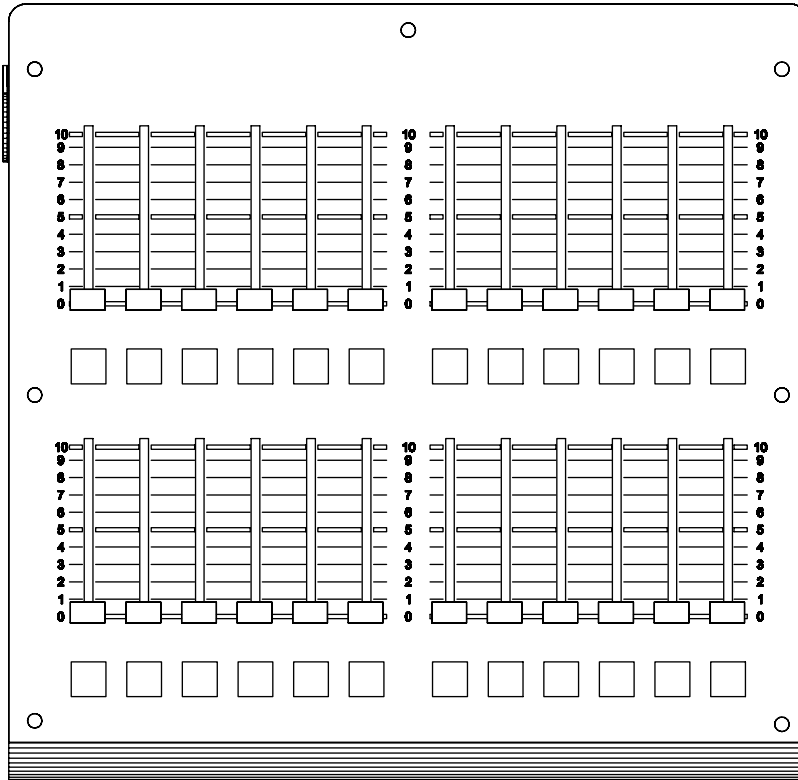

HORIZON Submaster Wing Panel

IPS-HZ-SWP

Standard HORIZON™ software provides “virtual” submasters, which are viewed on screen and accessed using the HORIZON mouse. The HORIZON Submaster Wing Panel replaces these “virtual” submasters with an external panel containing 24 linear potentiometers and 24 bump buttons. HORIZON supports an unlimited number of Submaster pages. Each Submaster and each Submaster page can be assigned an alpha-numeric name.

The HORIZON Submaster Wing Panel may be added to any standard HORIZON system. Simply plug it into the serial port of the computer.

- ◆ 24 Submaster sliders
- ◆ 24 Submaster bump buttons
- ◆ Unlimited number of submaster pages
- ◆ Connects to serial port of PC