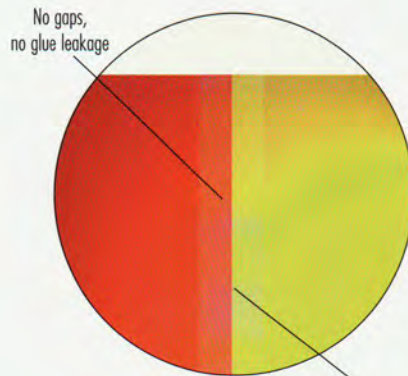

Perfection . . . Guaranteed

All gelstrings are not alike. Ask anybody who's had one malfunction during a show. Fact is, the quality of the gel doesn't mean much if the gelstring isn't assembled right. And the problems can be costly - poorly assembled gelstrings are a major contributor to malfunctioning color changers.

That's why at Wybron, we've taken great care to develop a gelstring that is always precisely square, accurately cut perfectly assembled. And *that* is why ColorExpress is the only gelstrings in the industry guaranteed perfect every single time.

always in exact alignment. We performed extensive tests on tapes to find the one best suited to withstand the intense heat of entertainment lighting - no glue leakage and minimal stretch. And we developed special tabs for infrared sensor systems - always accurately positioned and guaranteed to never peel, slide or crack.

1-inch tape (extensively tested) has minimal stretch returns to normal when cooled

client and performance, allowing for immediate retrieval of your order in a crunch, and for easy reference to your previous orders.