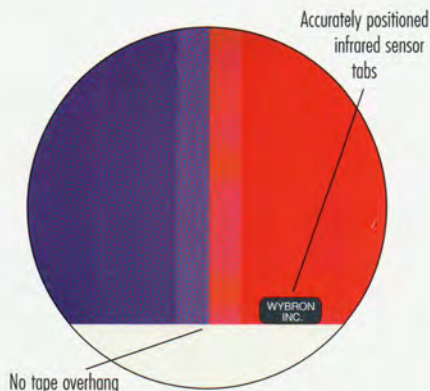

Perfection . . . Guaranteed

All gelstrings are not alike. Ask anybody who's had one malfunction during a show. Fact is, the quality of the gel doesn't mean much if the gelstring isn't assembled right. And the problems can be costly - poorly assembled gelstrings are a major contributor to malfunctioning color changers.

That's why at Wybron, we've taken great care to develop a gelstring that is always precisely square, accurately cut perfectly assembled. And *that* is why ColorExpress is the only gelstrings in the industry guaranteed perfect every single time.

1-inch tape (extensively tested) has minimal stretch returns to normal when cooled

client and performance, allowing for immediate retrieval of your order in a crunch, and for easy reference to your previous orders.